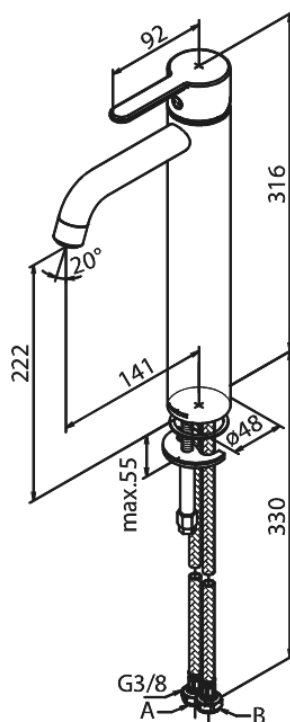

FM Mattsson Mora Group Denmark
Østbirkvej 2, DK-5240 Odense NØ

+45 88 33 00 34 damixa-international@fmm-mora.com

Mere information på <https://damixa.com>

damixa